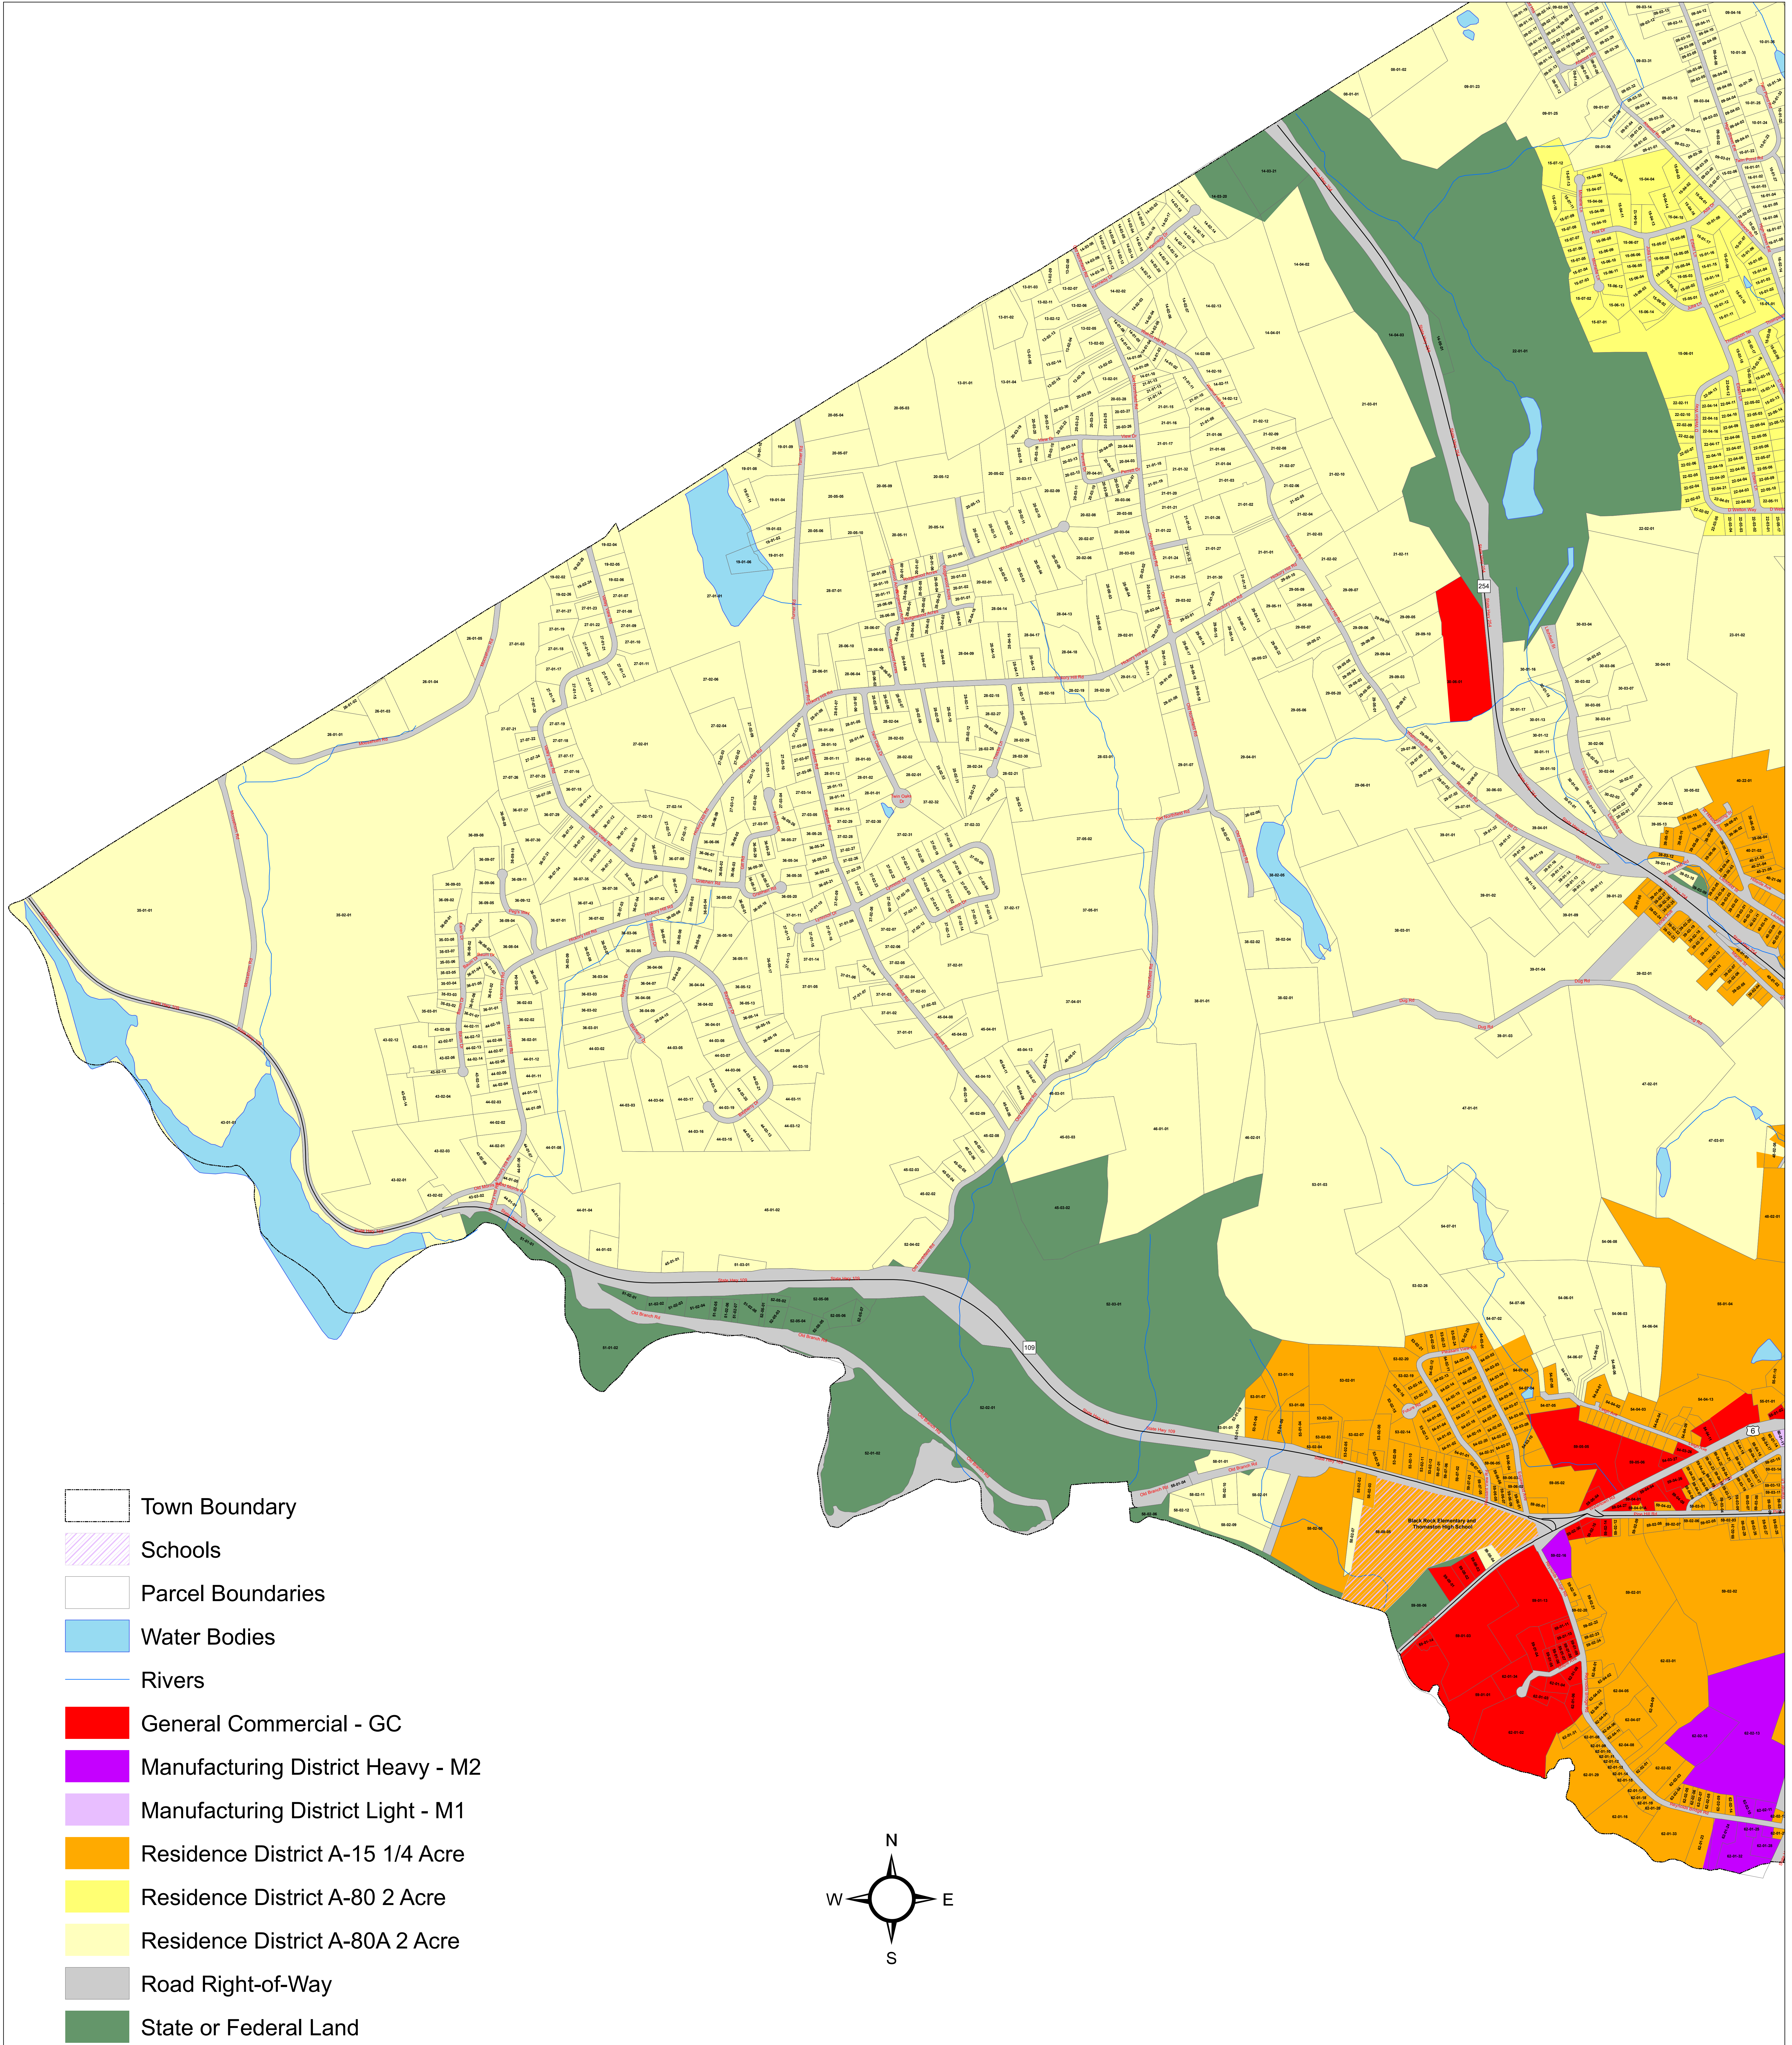

Thomaston Zoning Map - Northwest Section

Source: "Zoning", Town of Thomaston
 "Parcels", Tigne & Bond 2019

For general planning purposes only.
 Delineations may not be exact.

Adopted November 27, 2012; Amended March 5, 2018